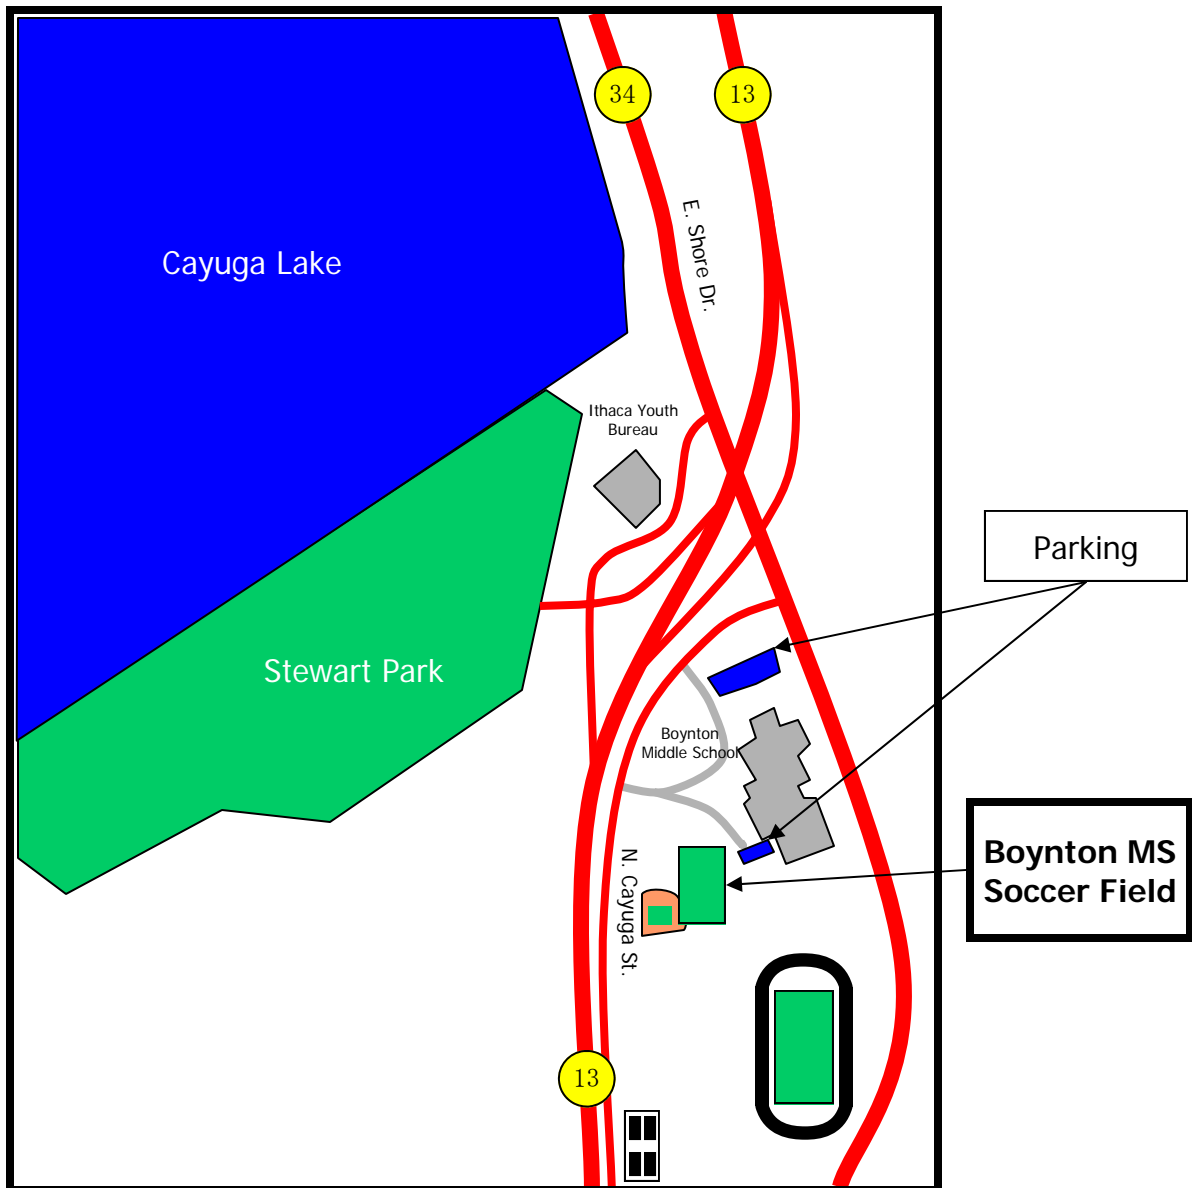

Directions to the soccer field at Boynton Middle School in Ithaca

From Route 13, take the Stewart Park exit. Go south on E. Shore Dr. Turn right on N. Cayuga St., and then left into Boynton Middle School.

The U12 soccer field is located in the outfield of the baseball field.